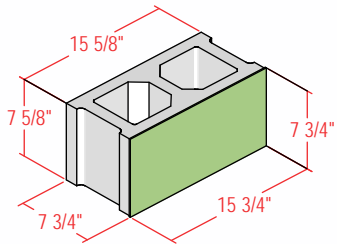

# 8" SPECTRA-GLAZE SHAPES

## Stretchers and Jamb

8S

8ST

8X

8JP

8JPX

8JO

8JOX