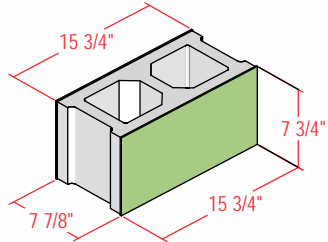

# 8" SPECTRA-GLAZE SHAPES

## Stretchers and Jamb

8S

8ST

8X

8JP

8JPX

8JO

8JOX