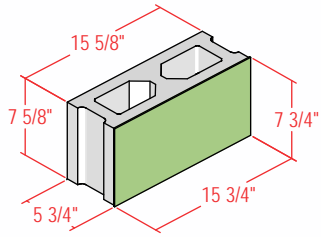

# 6" SPECTRA-GLAZE SHAPES

## Stretchers and Jamb

6S

6ST

6X

6JP

6JPX

6JO

6JOX