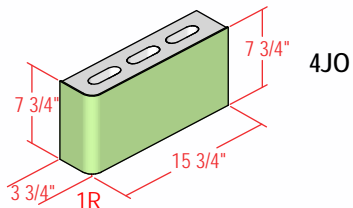

4" SPECTRA-GLAZE SHAPES

Stretchers and Jamb

Coves

Caps

4" SPECTRA-GLAZE SHAPES

4" High Coves
(Available in 5" and 6" as well)

L Corners