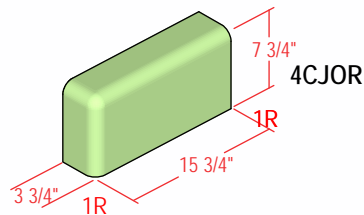

4" SPECTRA-GLAZE SHAPES

Stretchers and Jamb

Coves

Caps

4" SPECTRA-GLAZE SHAPES

4" High Coves
(Available in 5" and 6" as well)

L Corners