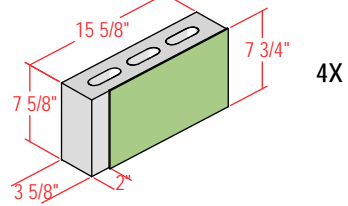

4" SPECTRA-GLAZE SHAPES

Stretchers and Jamb

Coves

Caps

4" SPECTRA-GLAZE SHAPES

4" High Coves
(Available in 5" and 6" as well)

L Corners