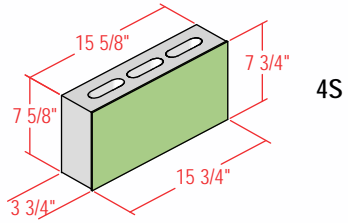

4" SPECTRA-GLAZE SHAPES

Stretchers and Jamb

Coves

Caps

4" SPECTRA-GLAZE SHAPES

4" High Coves
(Available in 5" and 6" as well)

L Corners