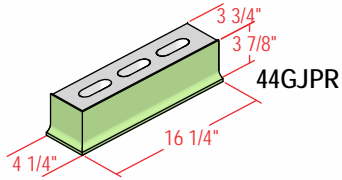

4" SPECTRA-GLAZE SHAPES

Stretchers and Jamb

Coves

Caps

4" SPECTRA-GLAZE SHAPES

4" High Coves
(Available in 5" and 6" as well)

L Corners