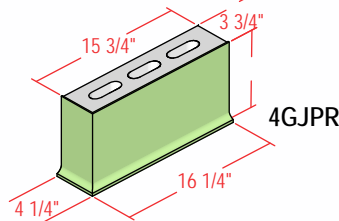

4" SPECTRA-GLAZE SHAPES

Stretchers and Jamb

Coves

Caps

4" SPECTRA-GLAZE SHAPES

4" High Coves
(Available in 5" and 6" as well)

L Corners