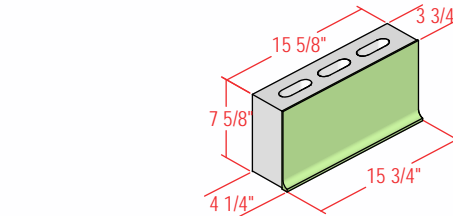

4" SPECTRA-GLAZE SHAPES

Stretchers and Jamb

Coves

Caps

4" SPECTRA-GLAZE SHAPES

4" High Coves
(Available in 5" and 6" as well)

L Corners