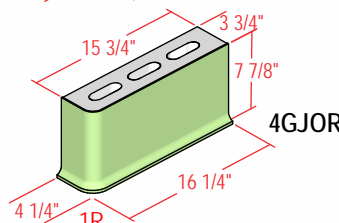

4" SPECTRA-GLAZE SHAPES

Stretchers and Jamb

Coves

Caps

4" SPECTRA-GLAZE SHAPES

4" High Coves
(Available in 5" and 6" as well)

L Corners