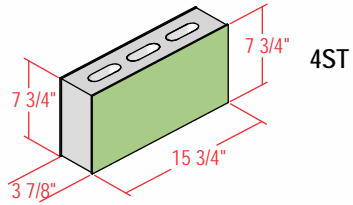

4" SPECTRA-GLAZE SHAPES

Stretchers and Jamb

Coves

Caps

4" SPECTRA-GLAZE SHAPES

4" High Coves
(Available in 5" and 6" as well)

L Corners