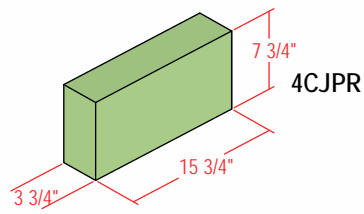

4" SPECTRA-GLAZE SHAPES

Stretchers and Jamb

Coves

Caps

4" SPECTRA-GLAZE SHAPES

4" High Coves
(Available in 5" and 6" as well)

L Corners