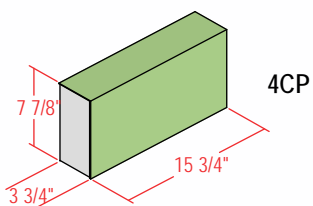

4" SPECTRA-GLAZE SHAPES

Stretchers and Jamb

Coves

Caps

4" SPECTRA-GLAZE SHAPES

4" High Coves
(Available in 5" and 6" as well)

L Corners