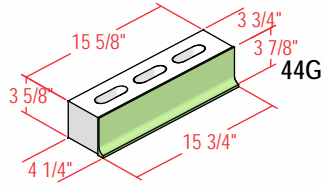

4" SPECTRA-GLAZE SHAPES

Stretchers and Jamb

Coves

Caps

4" SPECTRA-GLAZE SHAPES

4" High Coves
(Available in 5" and 6" as well)

L Corners