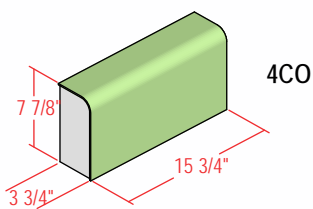

4" SPECTRA-GLAZE SHAPES

Stretchers and Jamb

Coves

Caps

4" SPECTRA-GLAZE SHAPES

4" High Coves
(Available in 5" and 6" as well)

L Corners