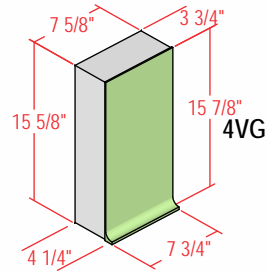

4" SPECTRA-GLAZE SHAPES

Stretchers and Jamb

Coves

Caps

4" SPECTRA-GLAZE SHAPES

4" High Coves
(Available in 5" and 6" as well)

L Corners