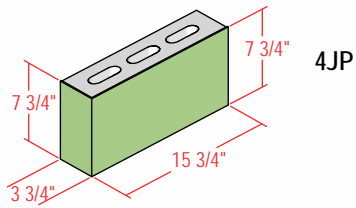

4" SPECTRA-GLAZE SHAPES

Stretchers and Jamb

Coves

Caps

4" SPECTRA-GLAZE SHAPES

4" High Coves
(Available in 5" and 6" as well)

L Corners