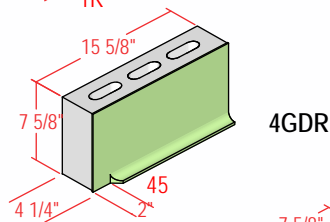

4" SPECTRA-GLAZE SHAPES

Stretchers and Jamb

Coves

Caps

4" SPECTRA-GLAZE SHAPES

4" High Coves
(Available in 5" and 6" as well)

L Corners