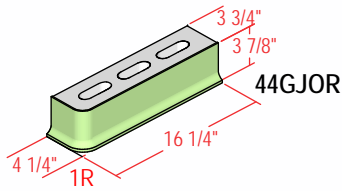

4" SPECTRA-GLAZE SHAPES

Stretchers and Jamb

Coves

Caps

4" SPECTRA-GLAZE SHAPES

4" High Coves
(Available in 5" and 6" as well)

L Corners