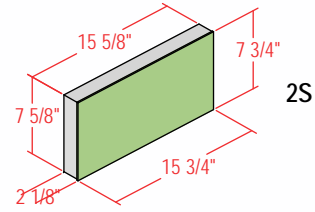

2" SPECTRA-GLAZE SHAPES

Stretchers and Jambs

Caps

Coves

4" High Coves (Available in 5" and 6" heights as well)