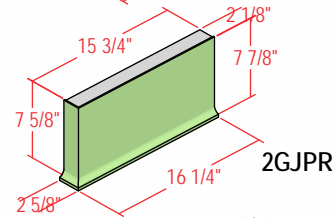

2" SPECTRA-GLAZE SHAPES

Stretchers and Jambs

Caps

Coves

4" High Coves (Available in 5" and 6" heights as well)