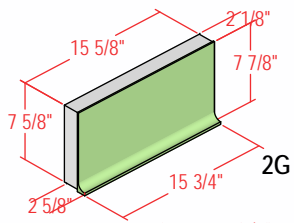

2" SPECTRA-GLAZE SHAPES

Stretchers and Jambs

Caps

Coves

4" High Coves (Available in 5" and 6" heights as well)