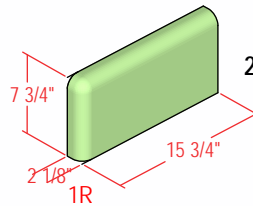

2" SPECTRA-GLAZE SHAPES

Stretchers and Jambs

Caps

Coves

4" High Coves (Available in 5" and 6" heights as well)