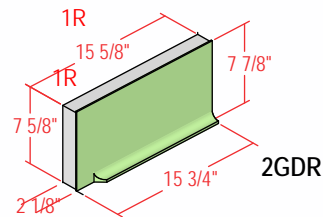

2" SPECTRA-GLAZE SHAPES

Stretchers and Jambs

Caps

Coves

4" High Coves (Available in 5" and 6" heights as well)