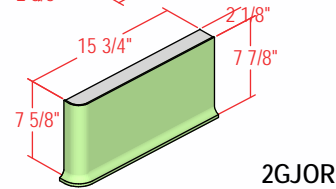

2" SPECTRA-GLAZE SHAPES

Stretchers and Jambs

Caps

Coves

4" High Coves (Available in 5" and 6" heights as well)