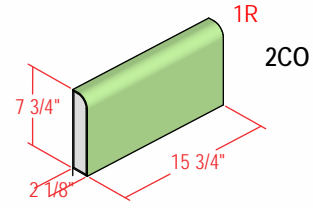

2" SPECTRA-GLAZE SHAPES

Stretchers and Jambs

Caps

Coves

4" High Coves (Available in 5" and 6" heights as well)