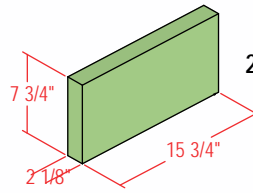

2" SPECTRA-GLAZE SHAPES

Stretchers and Jambs

Caps

Coves

4" High Coves (Available in 5" and 6" heights as well)