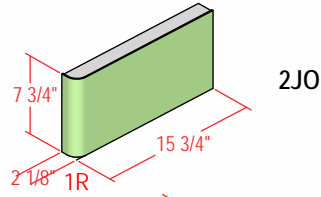

2" SPECTRA-GLAZE SHAPES

Stretchers and Jambs

Caps

Coves

4" High Coves (Available in 5" and 6" heights as well)