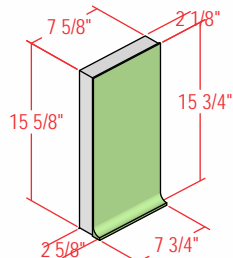

2" SPECTRA-GLAZE SHAPES

Stretchers and Jambs

Caps

Coves

4" High Coves (Available in 5" and 6" heights as well)