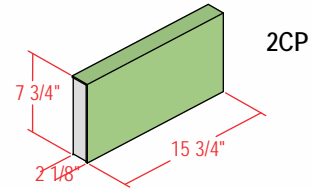

2" SPECTRA-GLAZE SHAPES

Stretchers and Jambs

Caps

Coves

4" High Coves (Available in 5" and 6" heights as well)