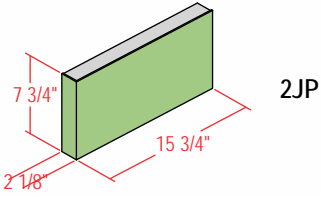

2" SPECTRA-GLAZE SHAPES

Stretchers and Jambs

Caps

Coves

4" High Coves (Available in 5" and 6" heights as well)