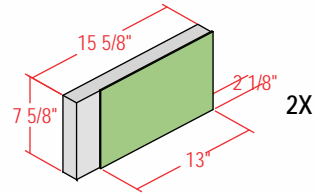

2" SPECTRA-GLAZE SHAPES

Stretchers and Jambs

Caps

Coves

4" High Coves (Available in 5" and 6" heights as well)