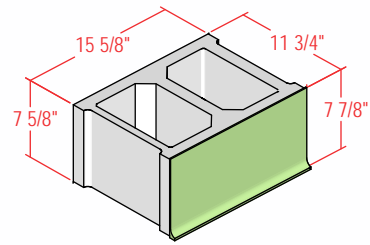

12" SPECTRA-GLAZE SHAPES

Stretchers and Jamb

12S

12ST

12X

Coves

12G

12GDR