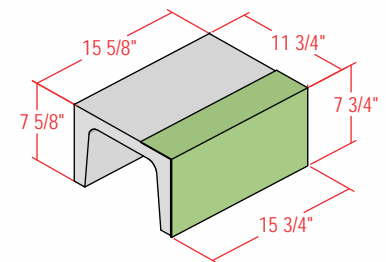

12" SPECTRA-GLAZE SHAPES

Stretchers and Jamb

12S

12ST

12X

Coves

12G

12GDR

Lintels/Bond Beams

12U

12UC

12VU