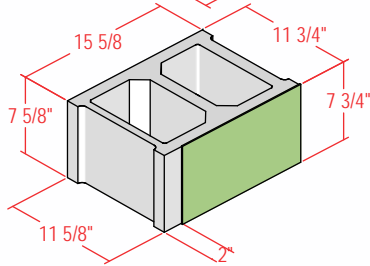

12" SPECTRA-GLAZE SHAPES

Stretchers and Jamb

12S

12ST

12X

Coves

12G

12GDR