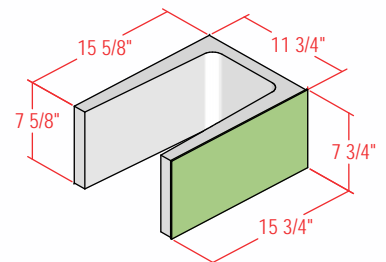

12" SPECTRA-GLAZE SHAPES

Stretchers and Jamb

12S

12ST

12X

Coves

12G

12GDR

Lintels/Bond Beams

12U

12UC

12VU