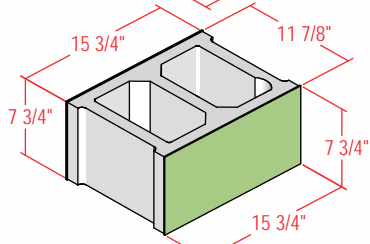

12" SPECTRA-GLAZE SHAPES

Stretchers and Jamb

12S

12ST

12X

Coves

12G

12GDR