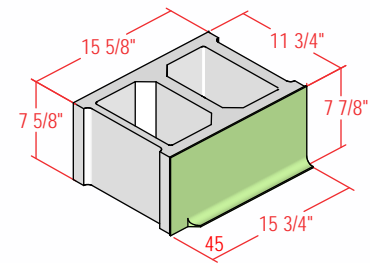

12" SPECTRA-GLAZE SHAPES

Stretchers and Jamb

12S

12ST

12X

Coves

12G

12GDR