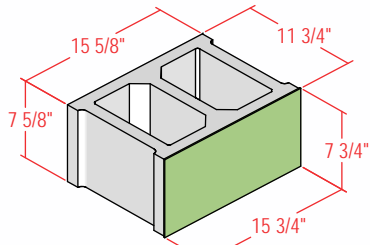

12" SPECTRA-GLAZE SHAPES

Stretchers and Jamb

12S

12ST

12X

Coves

12G

12GDR