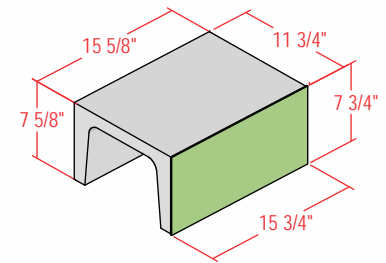

Lintels/Bond Beams

12U