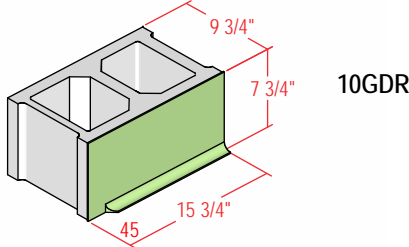

10" SPECTRA-GLAZE SHAPES

Stretchers and Jamb

Coves

Lintels/Bond Beams