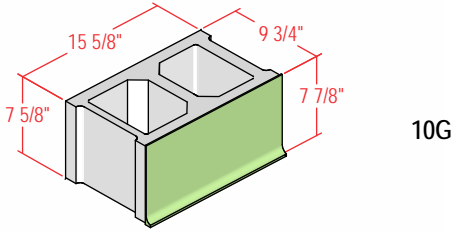

10" SPECTRA-GLAZE SHAPES

Stretchers and Jamb

Coves

Lintels/Bond Beams