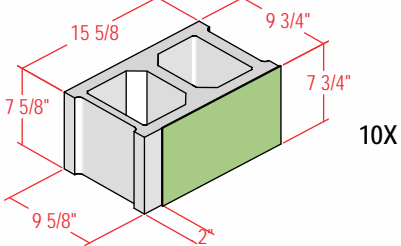

10" SPECTRA-GLAZE SHAPES

Stretchers and Jamb