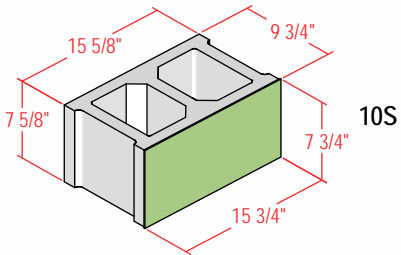

10" SPECTRA-GLAZE SHAPES

Stretchers and Jamb