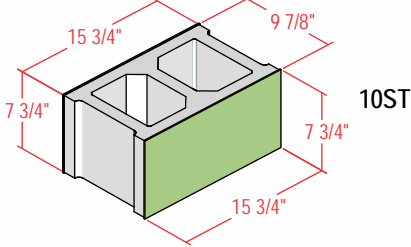

10" SPECTRA-GLAZE SHAPES

Stretchers and Jamb