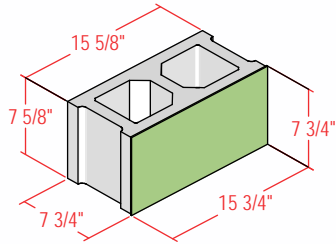

# 8" SPECTRA-GLAZE SHAPES

## Stretchers and Jamb

8S

8ST

8X

8JP

8JPX

8JO

8JOX