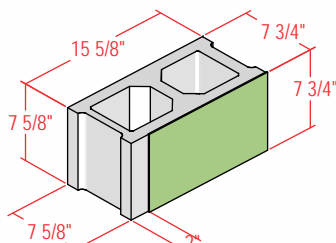

# 8" SPECTRA-GLAZE SHAPES

## Stretchers and Jamb

8S

8ST

8X

8JP

8JPX

8JO

8JOX