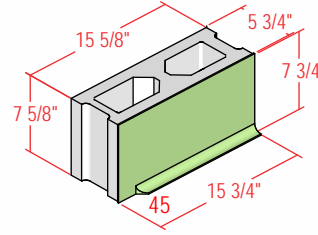

6" SPECTRA-GLAZE SHAPES

Stretchers and Jamb

6S

6ST

6X

6JP

6JPX

6JO

6JOX

Coves

6G

6GDR

Lintels/Bond Beams

6U
closed bottom

6UC
closed bottom

6UB
open bottom

6VU