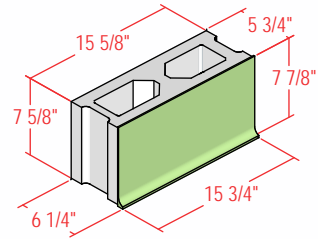

6" SPECTRA-GLAZE SHAPES

Stretchers and Jamb

6S

6ST

6X

6JP

6JPX

6JO

6JOX

Coves

6G

6GDR

Lintels/Bond Beams

6U
closed bottom

6UC
closed bottom

6UB
open bottom

6VU