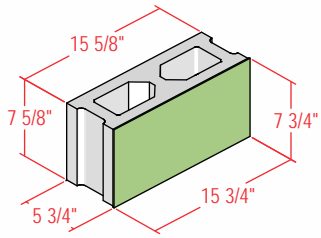

6" SPECTRA-GLAZE SHAPES

Stretchers and Jamb

6S

6ST

6X

6JP

6JPX

6JO