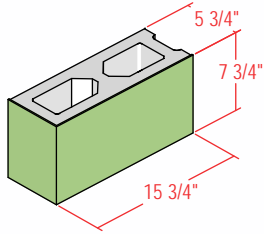

6" SPECTRA-GLAZE SHAPES

Stretchers and Jamb

6S

6ST

6X

6JP

6JPX

6JO