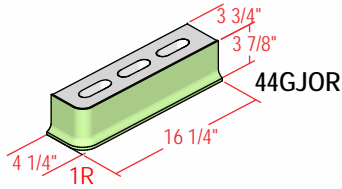

4" SPECTRA-GLAZE SHAPES

Stretchers and Jambs

Coves

Caps

4" SPECTRA-GLAZE SHAPES

4" High Coves
(Available in 5" and 6" as well)

L Corners