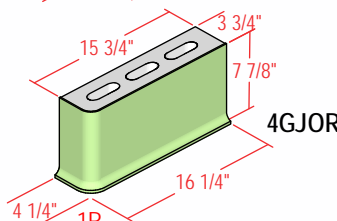

4" SPECTRA-GLAZE SHAPES

Stretchers and Jambs

Coves

Caps

4" SPECTRA-GLAZE SHAPES

4" High Coves
(Available in 5" and 6" as well)

L Corners