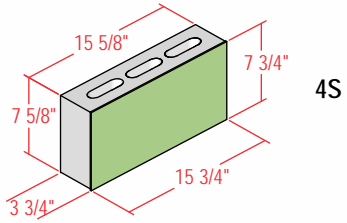

4" SPECTRA-GLAZE SHAPES

Stretchers and Jambs

Coves

Caps

4" SPECTRA-GLAZE SHAPES

4" High Coves
(Available in 5" and 6" as well)

L Corners