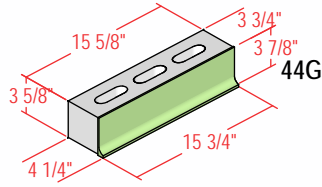

4" SPECTRA-GLAZE SHAPES

Stretchers and Jambs

Coves

Caps

4" SPECTRA-GLAZE SHAPES

4" High Coves
(Available in 5" and 6" as well)

L Corners