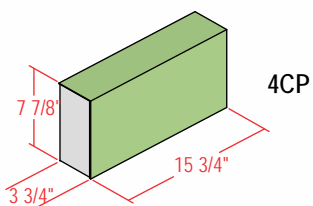

4" SPECTRA-GLAZE SHAPES

Stretchers and Jambs

Coves

Caps

4" SPECTRA-GLAZE SHAPES

4" High Coves
(Available in 5" and 6" as well)

L Corners