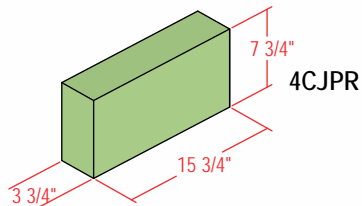

4" SPECTRA-GLAZE SHAPES

Stretchers and Jambs

Coves

Caps

4" SPECTRA-GLAZE SHAPES

4" High Coves
(Available in 5" and 6" as well)

L Corners