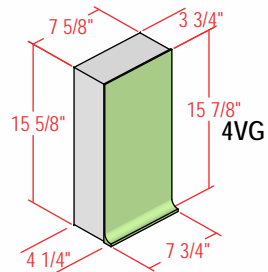

4" SPECTRA-GLAZE SHAPES

Stretchers and Jambs

Coves

Caps

4" SPECTRA-GLAZE SHAPES

4" High Coves
(Available in 5" and 6" as well)

L Corners