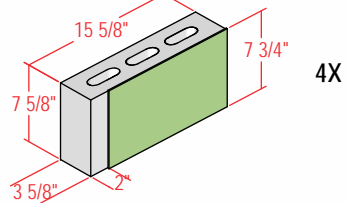

4" SPECTRA-GLAZE SHAPES

Stretchers and Jambs

Coves

Caps

4" SPECTRA-GLAZE SHAPES

4" High Coves
(Available in 5" and 6" as well)

L Corners