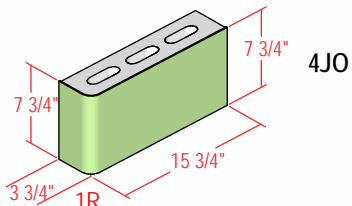

4" SPECTRA-GLAZE SHAPES

Stretchers and Jambs

Coves

Caps

4" SPECTRA-GLAZE SHAPES

4" High Coves
(Available in 5" and 6" as well)

L Corners