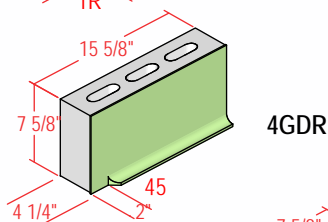

4" SPECTRA-GLAZE SHAPES

Stretchers and Jambs

Coves

Caps

4" SPECTRA-GLAZE SHAPES

4" High Coves
(Available in 5" and 6" as well)

L Corners