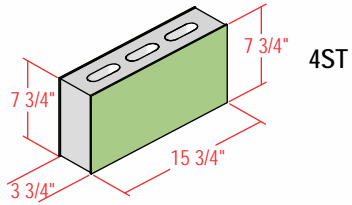

4" SPECTRA-GLAZE SHAPES

Stretchers and Jambs

Coves

Caps

4" SPECTRA-GLAZE SHAPES

4" High Coves
(Available in 5" and 6" as well)

L Corners