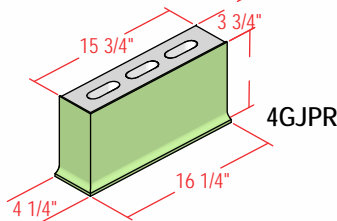

4" SPECTRA-GLAZE SHAPES

Stretchers and Jambs

Coves

Caps

4" SPECTRA-GLAZE SHAPES

4" High Coves
(Available in 5" and 6" as well)

L Corners