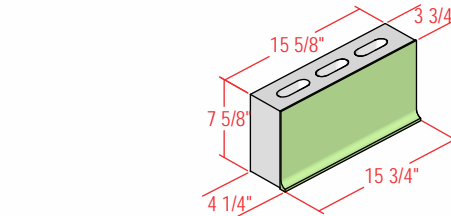

4" SPECTRA-GLAZE SHAPES

Stretchers and Jambs

Coves

Caps

4" SPECTRA-GLAZE SHAPES

4" High Coves
(Available in 5" and 6" as well)

L Corners