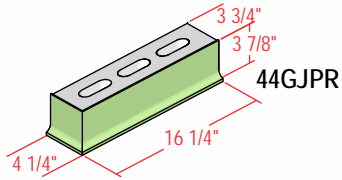

4" SPECTRA-GLAZE SHAPES

Stretchers and Jambs

Coves

Caps

4" SPECTRA-GLAZE SHAPES

4" High Coves
(Available in 5" and 6" as well)

L Corners