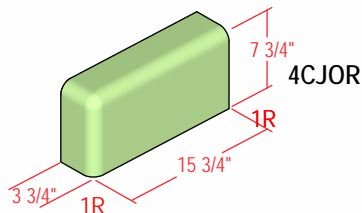

4" SPECTRA-GLAZE SHAPES

Stretchers and Jambs

Coves

Caps

4" SPECTRA-GLAZE SHAPES

4" High Coves
(Available in 5" and 6" as well)

L Corners