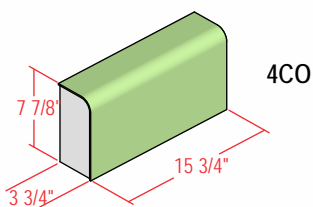

4" SPECTRA-GLAZE SHAPES

Stretchers and Jambs

Coves

Caps

4" SPECTRA-GLAZE SHAPES

4" High Coves
(Available in 5" and 6" as well)

L Corners