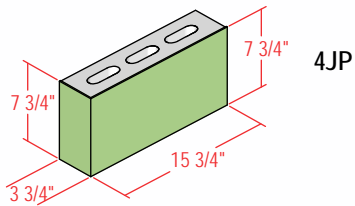

4" SPECTRA-GLAZE SHAPES

Stretchers and Jambs

Coves

Caps

4" SPECTRA-GLAZE SHAPES

4" High Coves
(Available in 5" and 6" as well)

L Corners