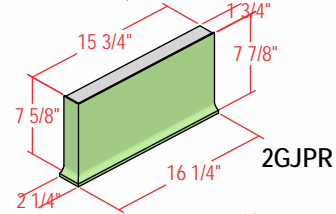

2" SPECTRA-GLAZE SHAPES

Stretchers and Jambs

Caps

Coves

4" High Coves (Available in 5" and 6" heights as well)