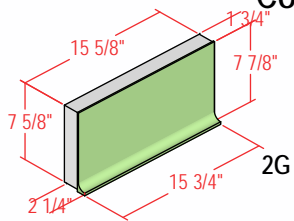

2" SPECTRA-GLAZE SHAPES

Stretchers and Jambs

Caps

Coves

4" High Coves (Available in 5" and 6" heights as well)