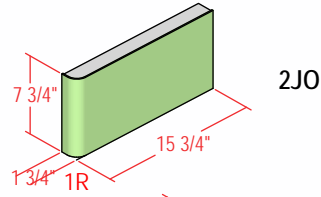

2" SPECTRA-GLAZE SHAPES

Stretchers and Jambs