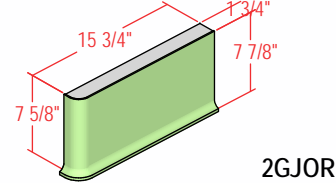

2" SPECTRA-GLAZE SHAPES

Stretchers and Jambs

Caps

Coves

4" High Coves (Available in 5" and 6" heights as well)