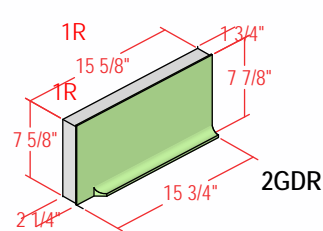

2" SPECTRA-GLAZE SHAPES

Stretchers and Jambs

Caps

Coves

4" High Coves (Available in 5" and 6" heights as well)