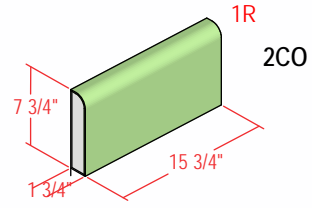

2" SPECTRA-GLAZE SHAPES

Stretchers and Jambs

Caps

Coves

4" High Coves (Available in 5" and 6" heights as well)