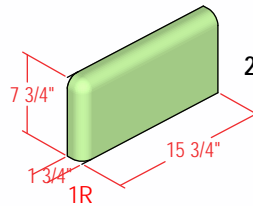

2" SPECTRA-GLAZE SHAPES

Stretchers and Jambs

Caps

Coves

4" High Coves (Available in 5" and 6" heights as well)