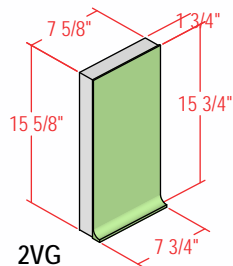

2" SPECTRA-GLAZE SHAPES

Stretchers and Jambs

Caps

Coves

4" High Coves (Available in 5" and 6" heights as well)