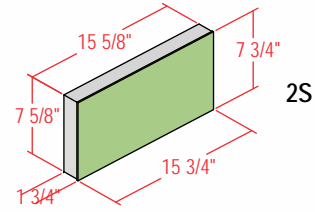

2" SPECTRA-GLAZE SHAPES

Stretchers and Jambs