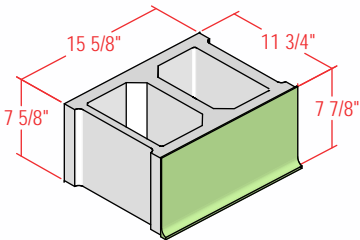

12" SPECTRA-GLAZE SHAPES

Stretchers and Jamb

12S

12ST

12X

12JPX

12JOX

Coves