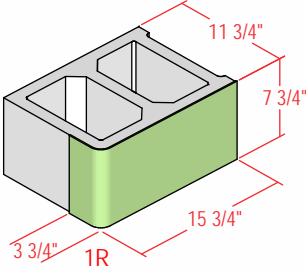

12" SPECTRA-GLAZE SHAPES

Stretchers and Jamb

12S

12ST

12X

12JPX

12JOX

Coves