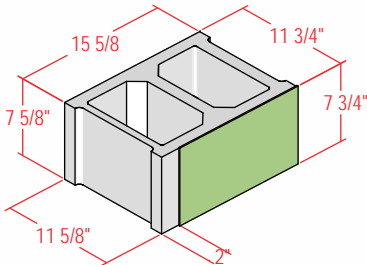

12" SPECTRA-GLAZE SHAPES

Stretchers and Jamb

12S

12ST

12X

12JPX

12JOX

Coves