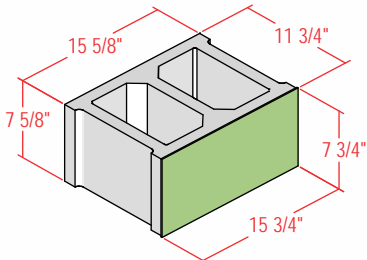

12" SPECTRA-GLAZE SHAPES

Stretchers and Jamb

12S

12ST

12X

12JPX

12JOX

Coves