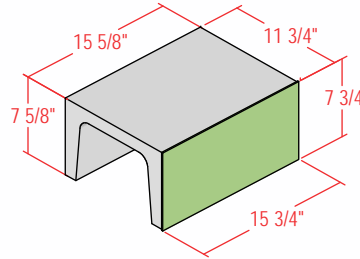

Lintels/Bond Beams

12U closed bottom