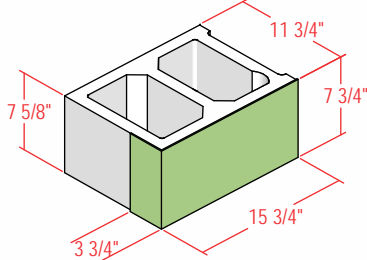

12" SPECTRA-GLAZE SHAPES

Stretchers and Jamb

12S

12ST

12X

12JPX

12JOX

Coves