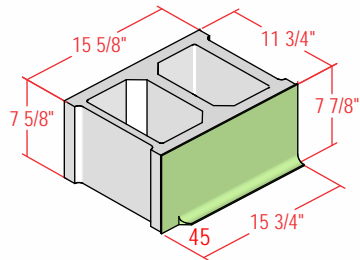

12" SPECTRA-GLAZE SHAPES

Stretchers and Jamb

12ST

Coves

12GDR

Lintels/Bond Beams