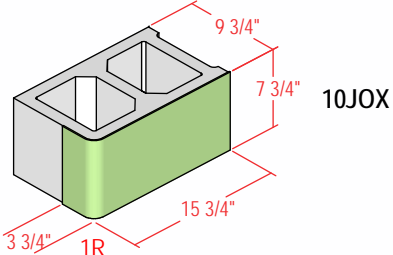

10" SPECTRA-GLAZE SHAPES

Stretchers and Jamb