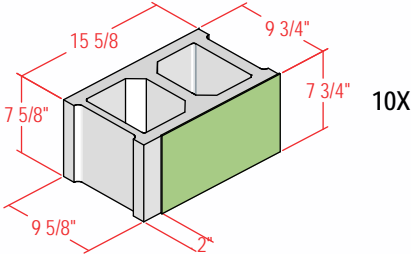

10" SPECTRA-GLAZE SHAPES

Stretchers and Jamb