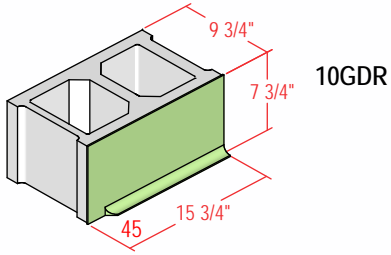

10" SPECTRA-GLAZE SHAPES

Stretchers and Jamb

Coves

Lintels/Bond Beams