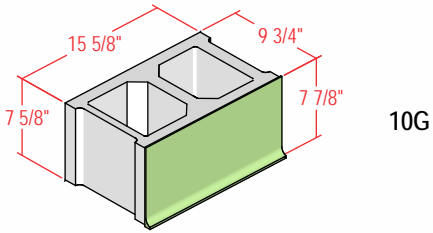

10" SPECTRA-GLAZE SHAPES

Stretchers and Jamb

Coves

Lintels/Bond Beams