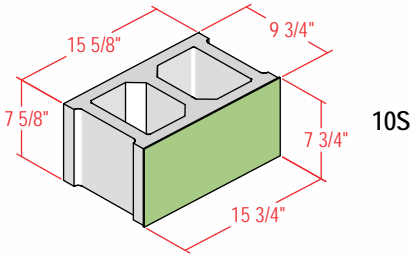

10" SPECTRA-GLAZE SHAPES

Stretchers and Jamb