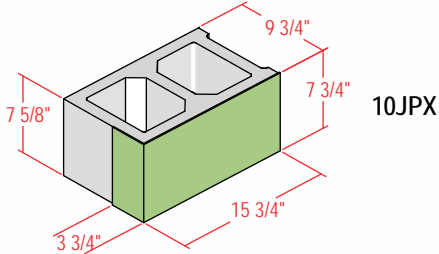

10" SPECTRA-GLAZE SHAPES

Stretchers and Jamb